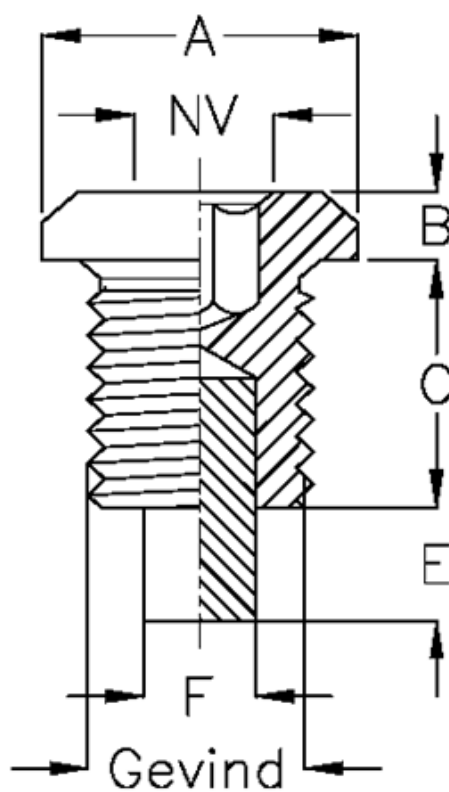

# Data Sheet

Article number: 21361196

Description: Magnetic drain plug w/hexagon  
Type 36B G 3/8

## Measures

A = 22

B = 3

C = 12

E = 6

F = 5

NV = 8

Thread = 3/8 GAS